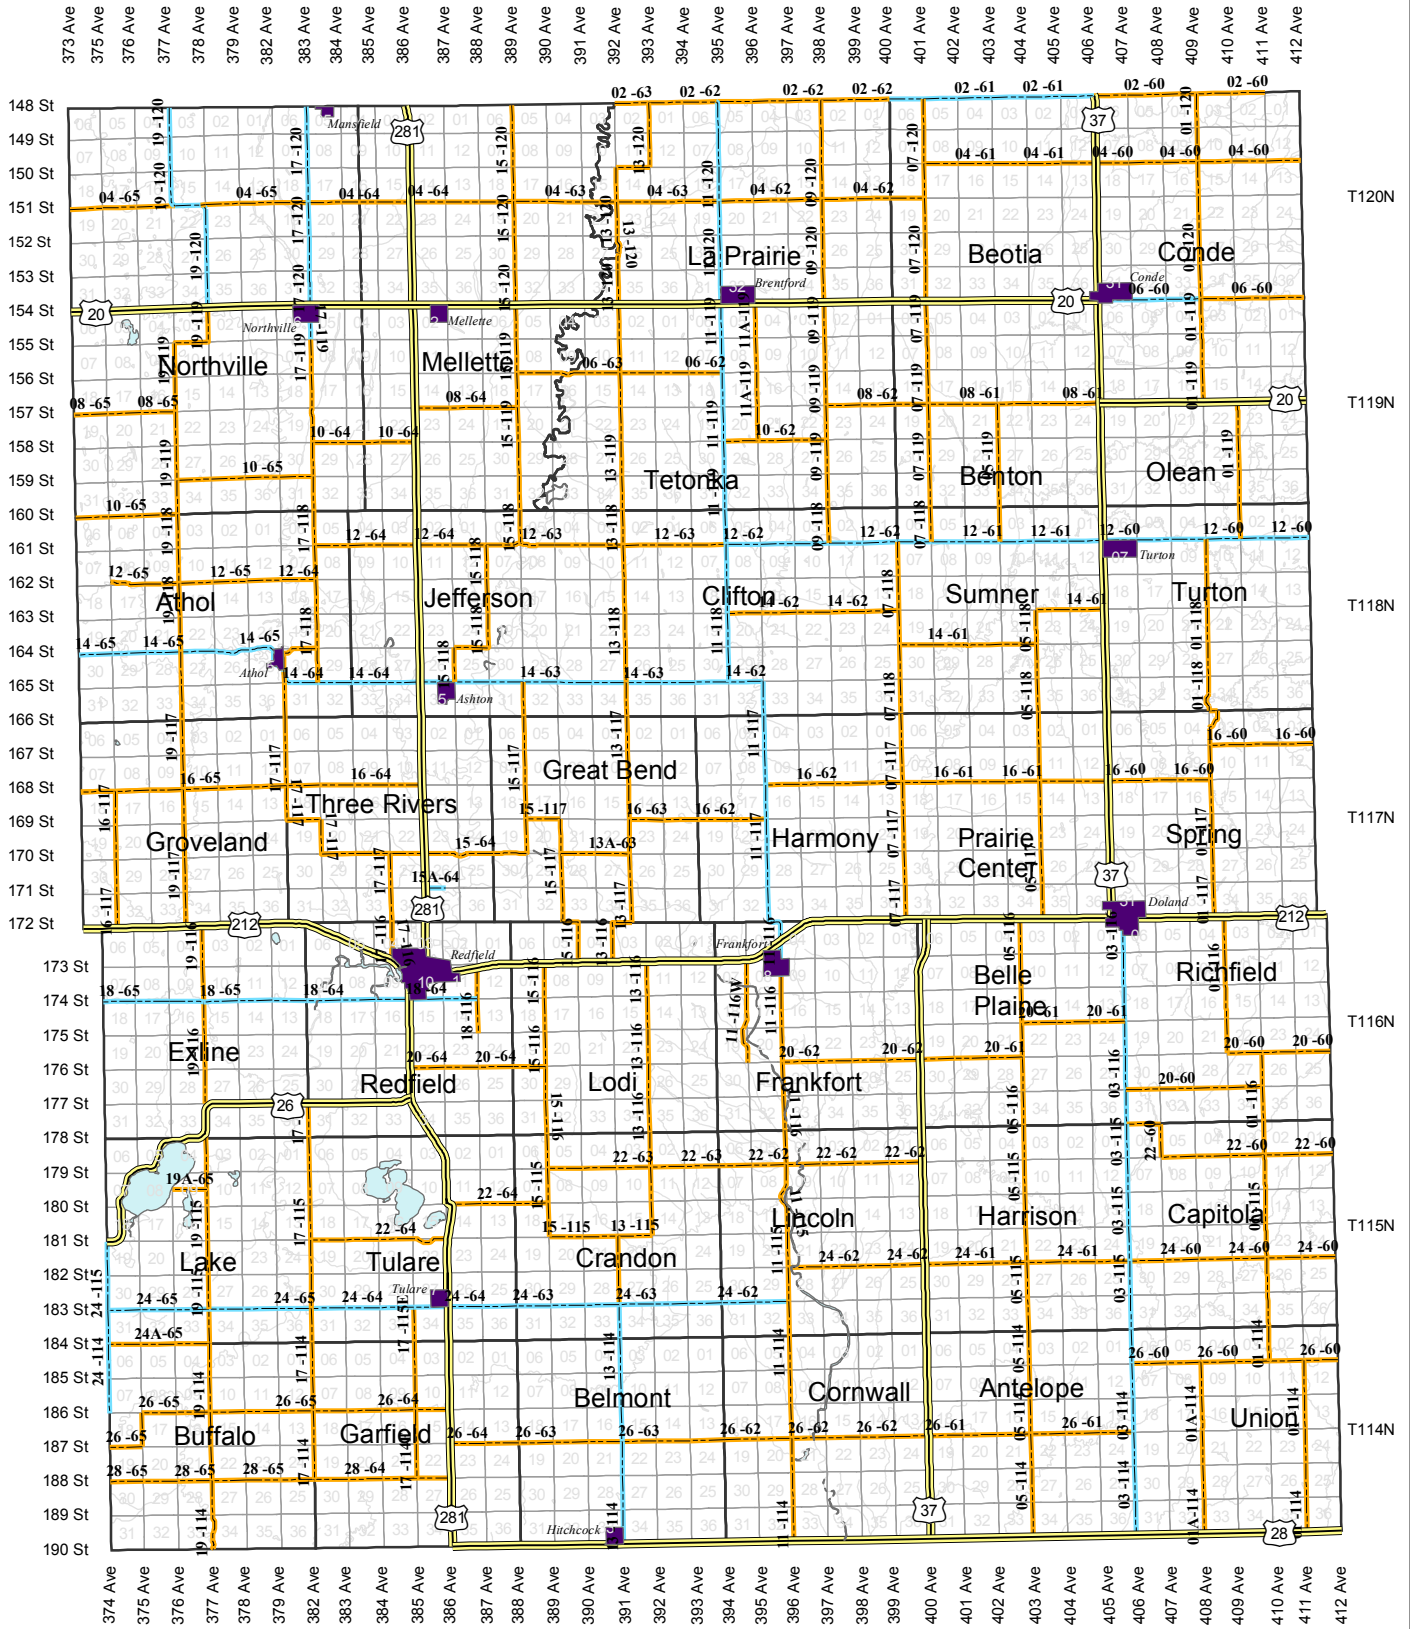

Spink County Highway Department

County Roads

Surface_Type

- gravel
- oil

Co Road # - Range (60-65)
Co Road # - Township (114-120)

Spink County GIS Department :

Map features are representations of original data sources and do not replace or modify land surveys, deeds, or other legal instruments delineating &/or defining land ownership or use.

Maps prepared by: Spink County GIS Department

Date: 10/19/2017