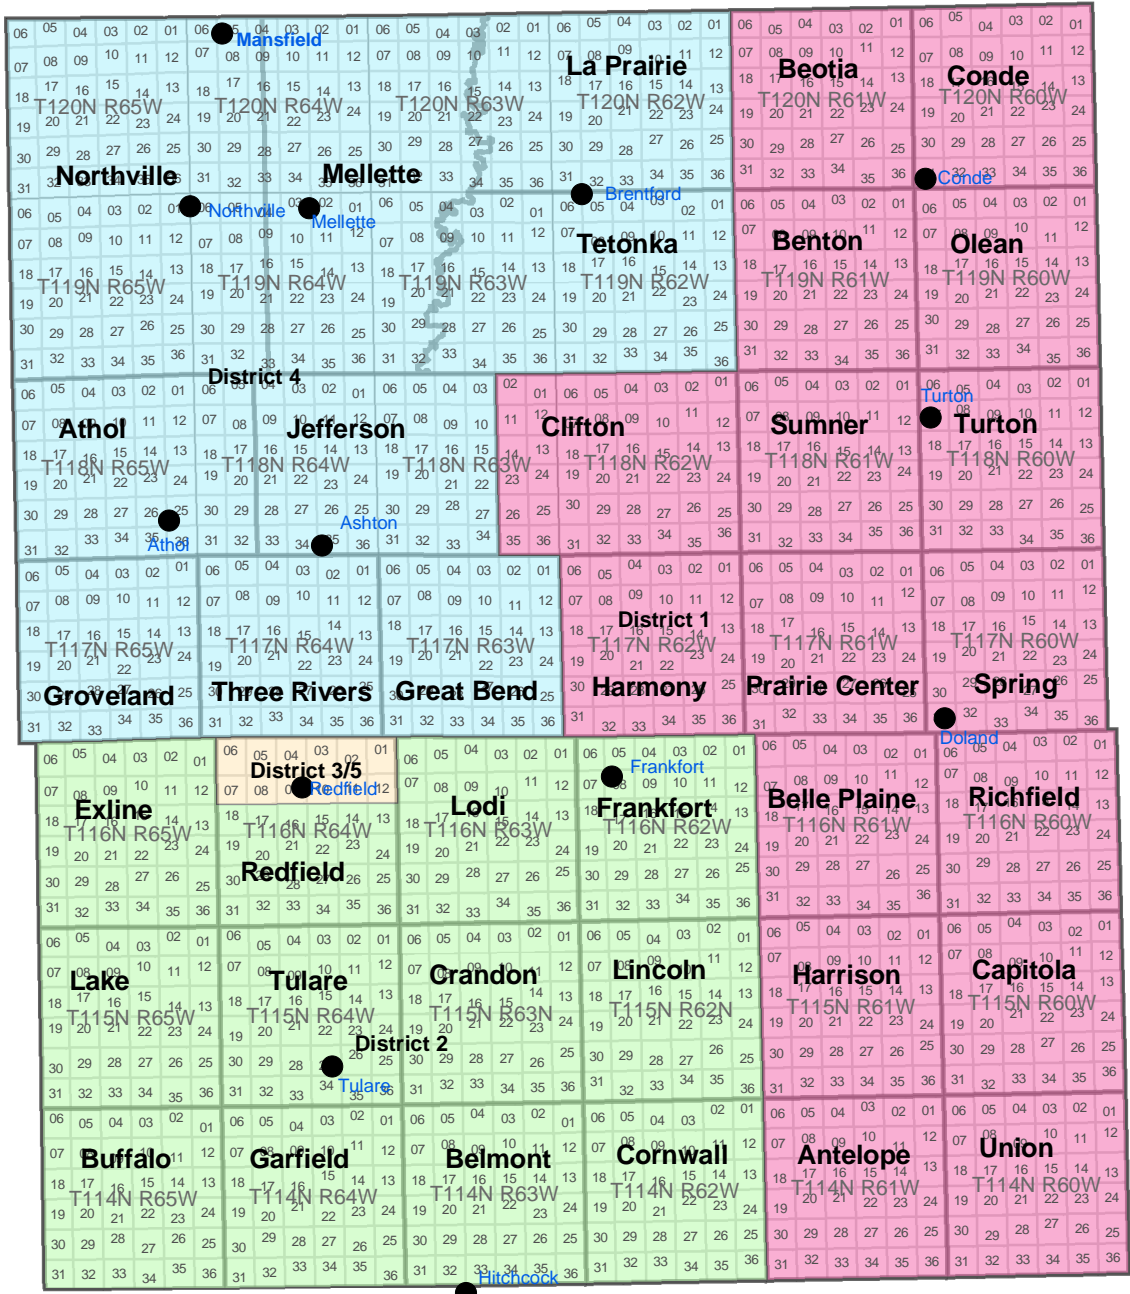

Spink County Commissioner Districts

Legend

Commissioner

- District 1
- District 2
- District 3/5
- District 4

Spink County GIS Department:

Map features are representations of original data sources and do not replace or modify land surveys, deeds, or other legal instruments delineating &/or defining land ownership or use.

Maps prepared by: Spink County GIS Department
Date: October 2004